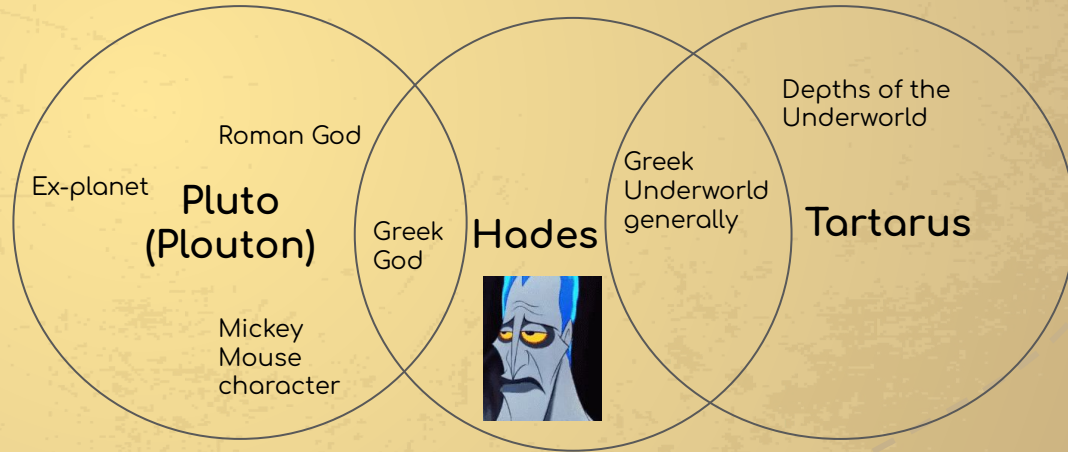

Classical Myth in Minecraft's Nether

Lizzie Strauss

Pre-Presentation Things to Know

What is Minecraft?

- Sandbox game involving placing blocks, killing monsters, etc

Essential to the Quest

In Minecraft

- Players need blaze rods
- Every speedrun includes a trip to the Nether

In Myth

- Most heroes journey to the Tartarus

<https://mythus.fandom.com/wiki/Cerberus/Gallery>

<http://classics-illustrated.com/heroes/theseus.html>

Location Relative to "Normal" World

Tartarus	The Nether
<ul style="list-style-type: none">● Underground<ul style="list-style-type: none">○ "If an anvil of bronze should fall from the earth, it would travel / nine days and nights before on the tenth day coming to Tartarus" (Theogony, 724-725)	<ul style="list-style-type: none">● Underground?<ul style="list-style-type: none">○ Bedrock ceiling○ Inverse of the Overworld● Not underground<ul style="list-style-type: none">○ 8:1 ratio implies a sphere, but all dimensions are horizontally infinite

This implies that the Nether is the next dimension over from the Overworld in the "down" direction and The End is the next dimension over in the "up" direction, although it is confirmed that the 3 dimensions are not supposed to be stacked vertically.